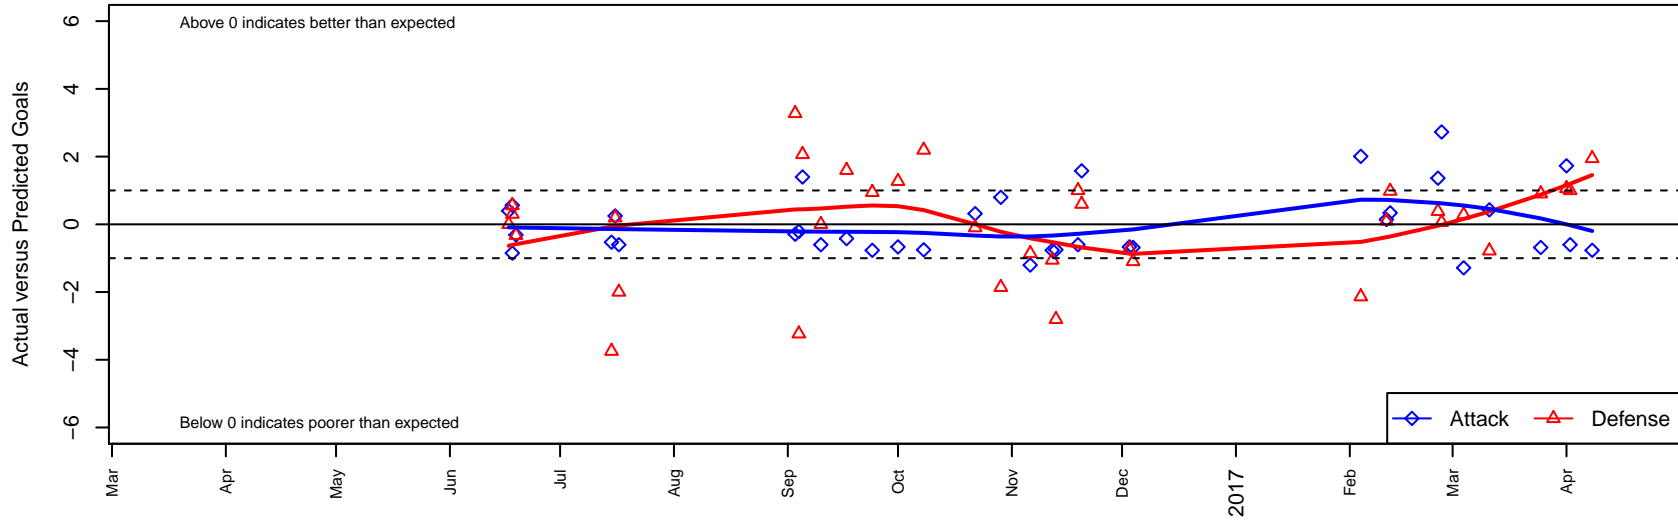

FWFC Blue G05

Federal Way FC
 Federal Way, WA
 G05 total strength=847
 attack=1.28 defense=1.08
 fall league = RCL G05 Div 2 9Aside
 spr league = Win RCL G05 Div 3

alt names used:
 FWFC G05 Blue
 FWFC G05 Blue
 FWFC G05 Blue A
 FWFC GO5 BLUE (WA)
 FWFC G05 Blue A
 FWFC G05 Blue A

FWFC Blue G05
 Dots are actual minus expected GF (blue circles) and GA (red triangles).
 Blue line is smoothed change in attack strength. Red is smoothed change in defense strength.

**attack and defense variance (black dot)
relative to other teams
and top 10 in region**