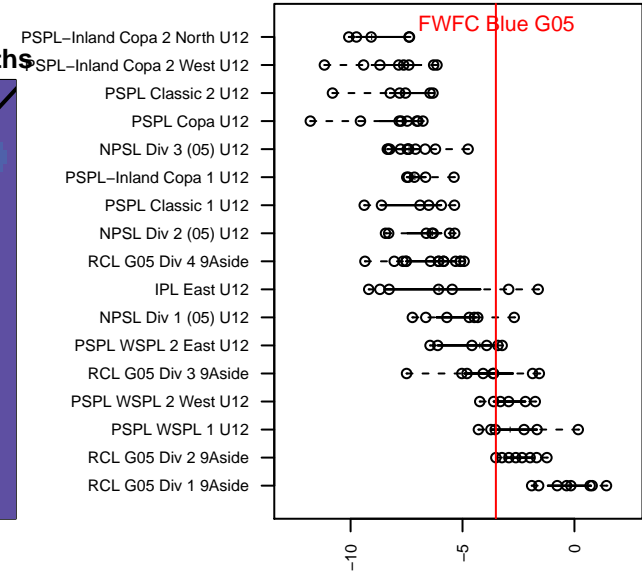

**attack and defense rating
relative to others at age
and all opponents in last 13 months**