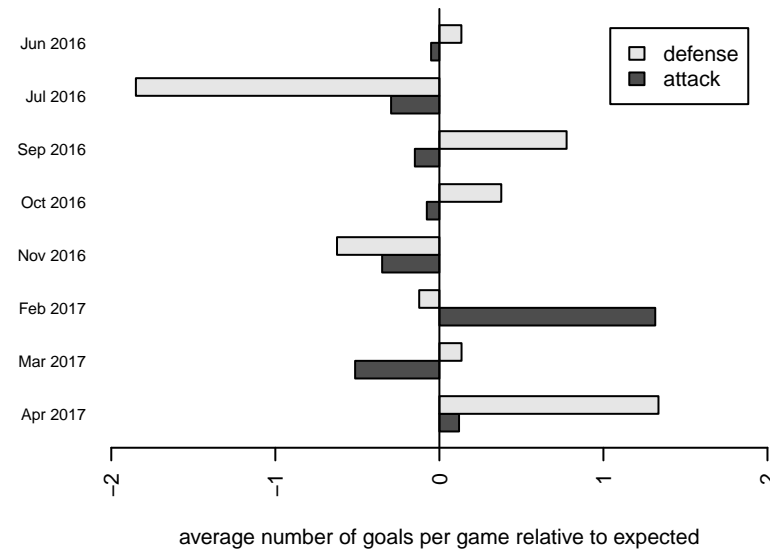

Performance relative to 13 month average