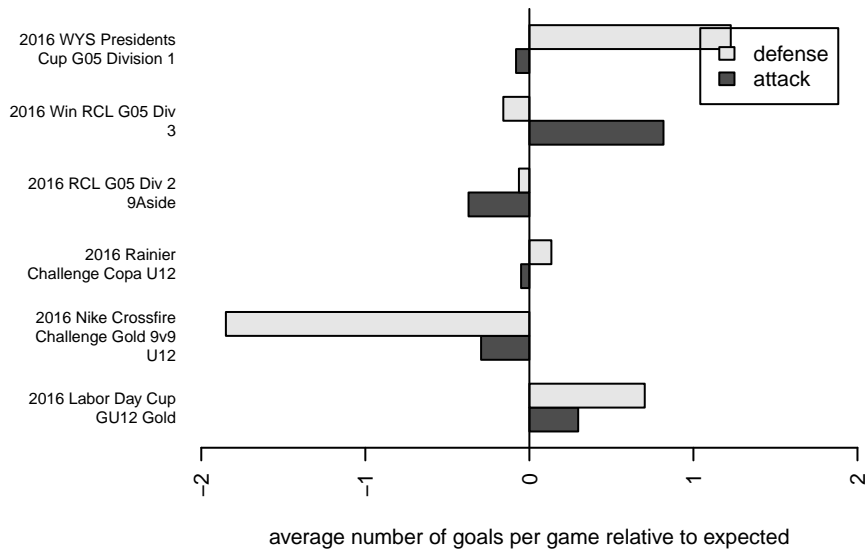

Performance relative to 13 month average