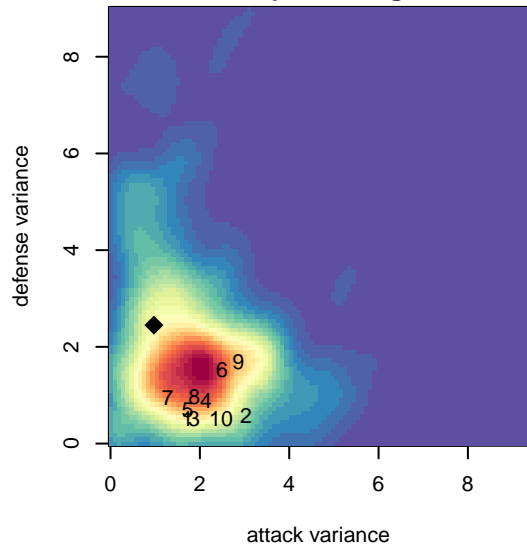

FWFC Blue G05

Federal Way FC
 Federal Way, WA
 G05 total strength=847
 attack=1.28 defense=1.08
 fall league = RCL G05 Div 2 9Aside
 spr league = Win RCL G05 Div 3

alt names used:
 FWFC G05 Blue
 FWFC G05 Blue
 FWFC G05 Blue A
 FWFC GO5 BLUE (WA)
 FWFC G05 Blue A
 FWFC G05 Blue A

FWFC Blue G05
 Dots are actual minus expected GF (blue circles) and GA (red triangles).
 Blue line is smoothed change in attack strength. Red is smoothed change in defense strength.

**attack and defense variance (black dot)
relative to other teams
and top 10 in region**