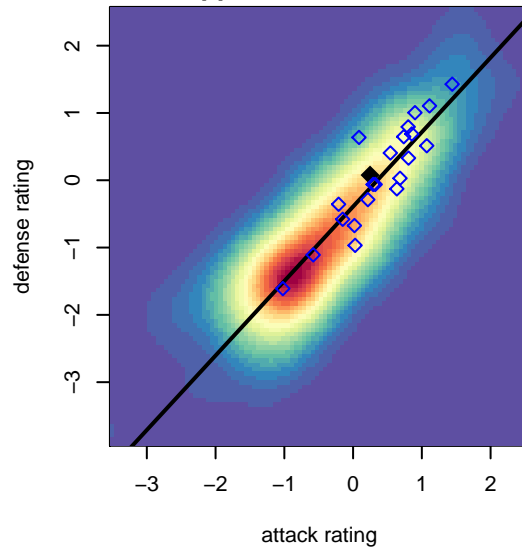

**attack and defense rating
relative to others at age
and all opponents in last 13 months**